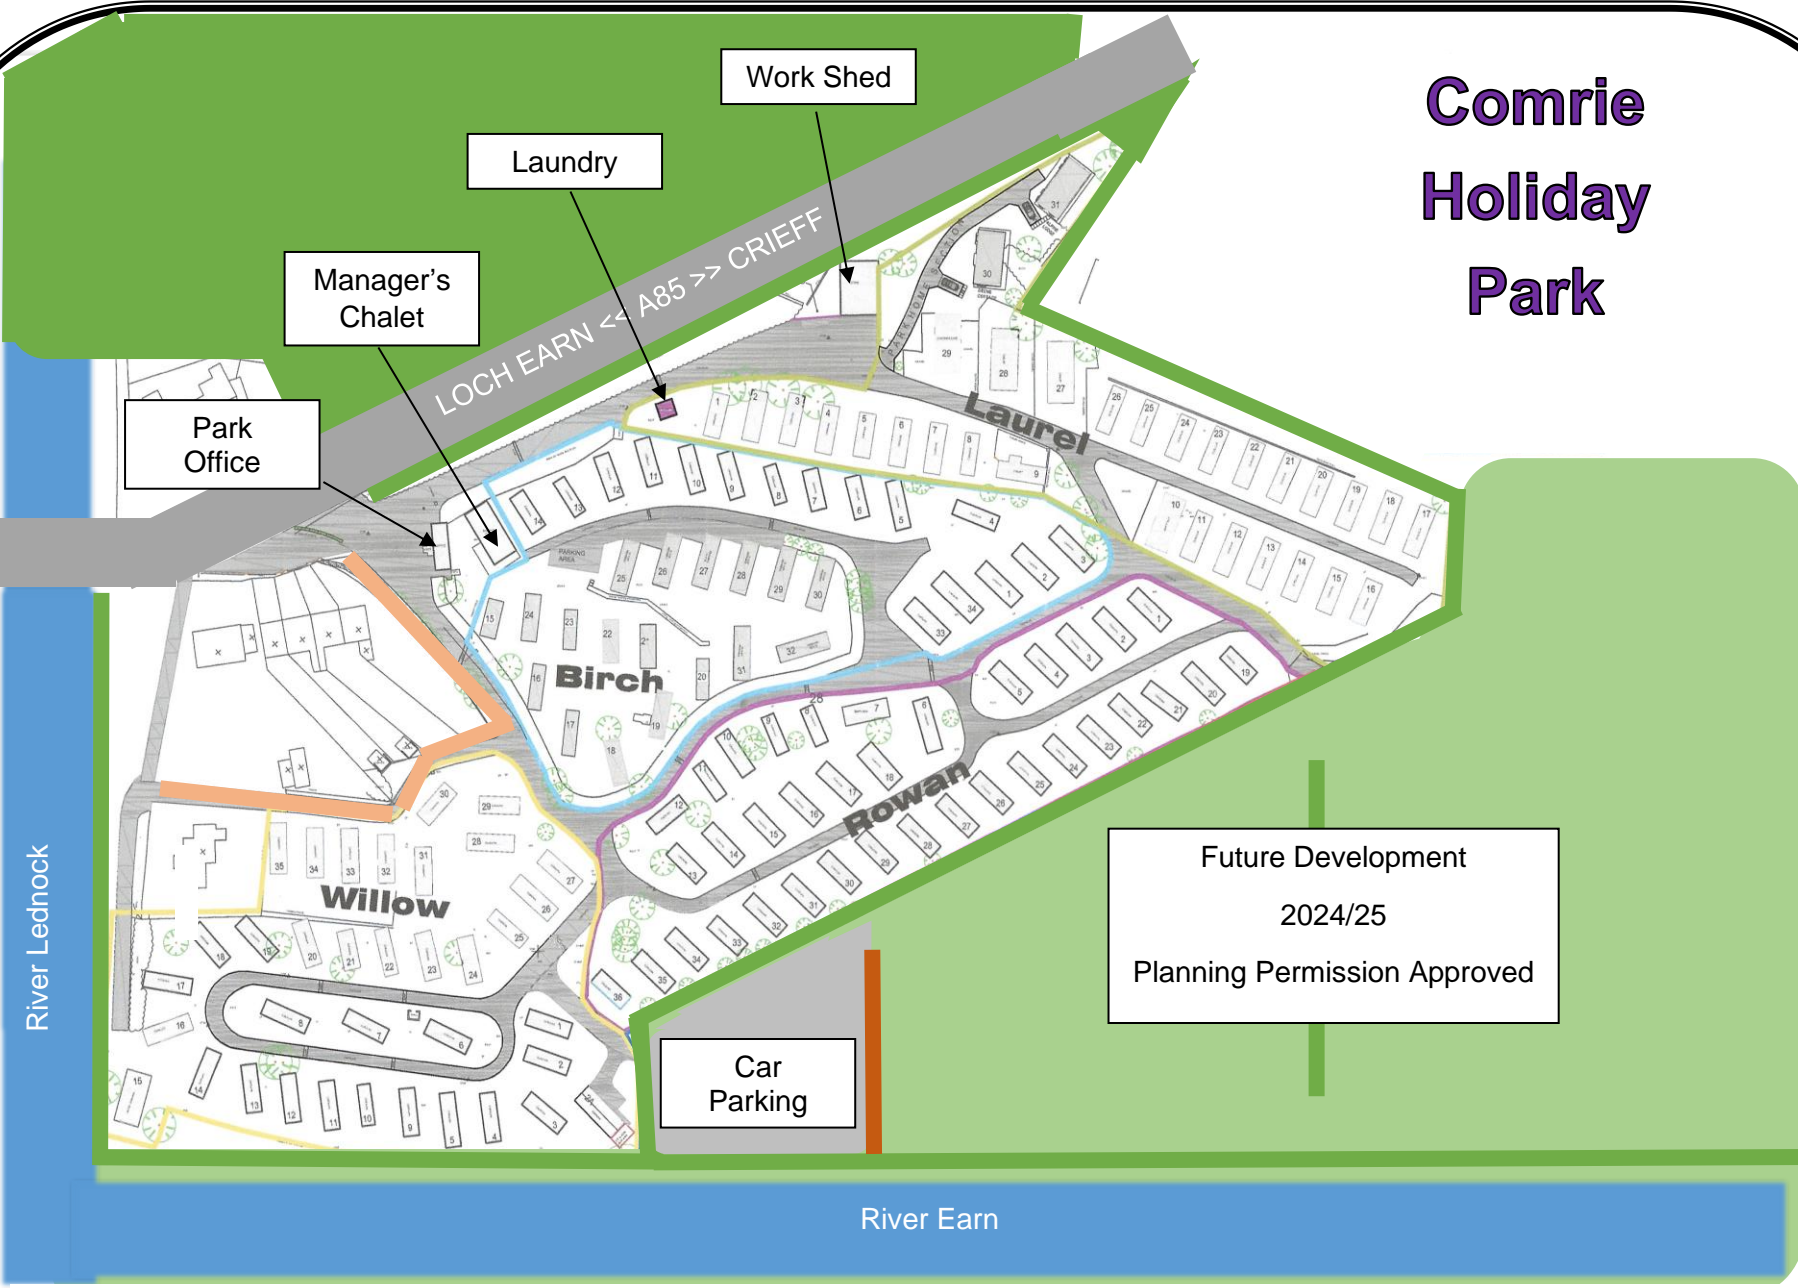

Comrie Holiday Park

River Lednock

River Earn

Future Development

2024/25

Planning Permission Approved

Work Shed

Laundry

Manager's
Chalet

Park
Office

Car
Parking

Willow

Birch

Rowan

Laurel

LOCH EARN << A85 >> CRIEFF

PARKING AREA